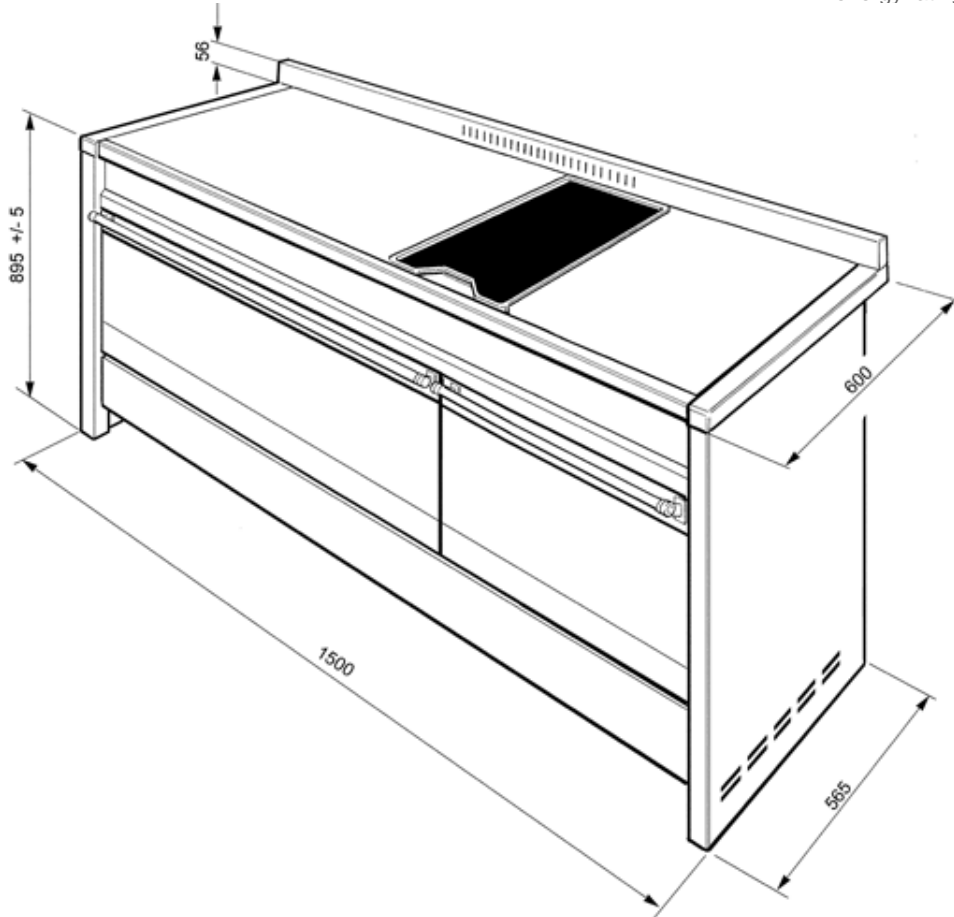

A5-6

Opera range
150 cm
stainless steel
hob type: gas+electric
oven type: electric thermo-ventilated + electric static
energy rating A+A

SMEG S.p.A.
Via Leonardo da Vinci, 4
42016 Guastalla (RE)
Tel. 0522 821 1